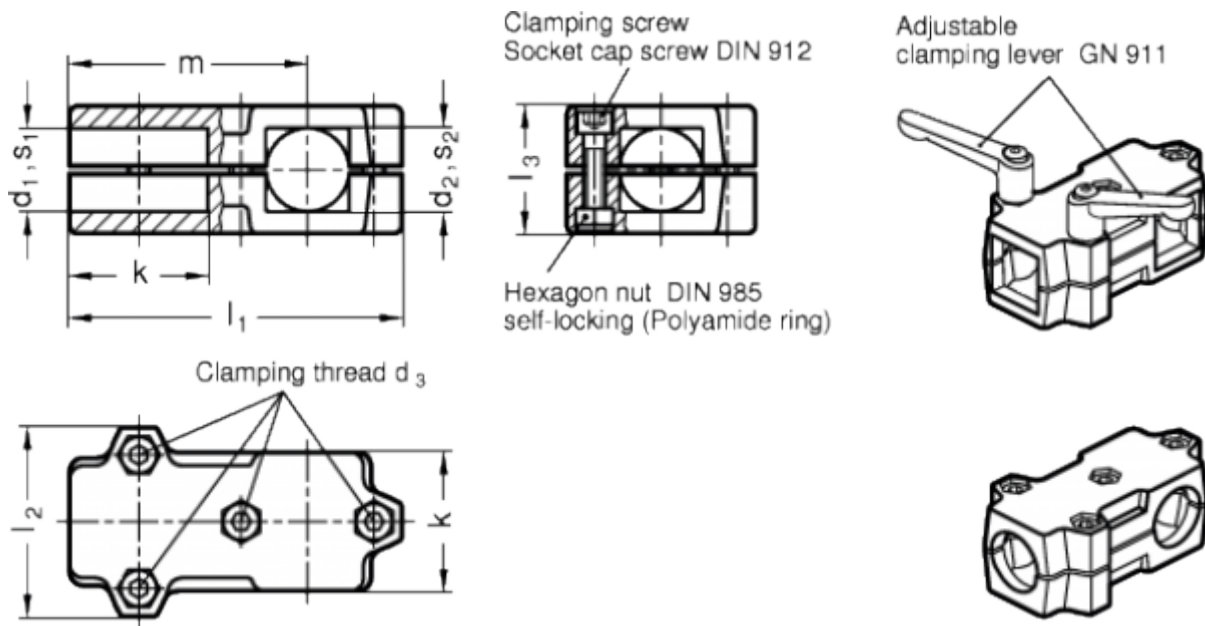

Article number: 20193B40B40762BL  
 Description: E+G T-angel clamp  
 GN 193-B40-B40-76-2-BL

## Measures

Accessories = GN 911-M10-63	m	= -
d1 = 40	s1	= -
d2 = 40	s2	= -
d3 = M10	Weight in (g) = 1198	
k = 76		
l1 = 176		
l2 = 98		
l3 = 70		